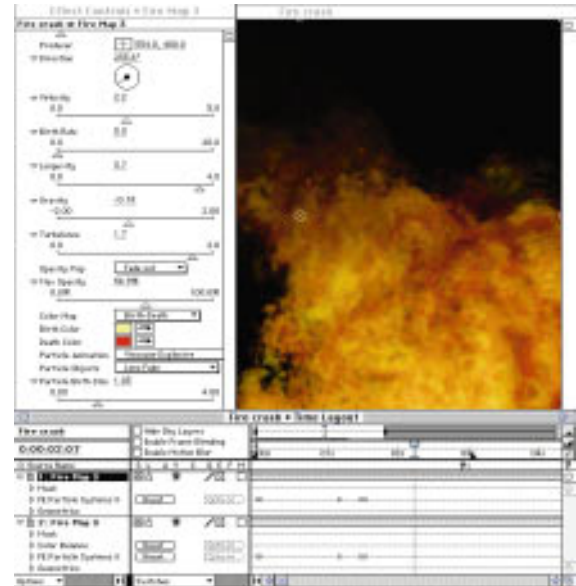

KPT Final Effects 3

Fast Facts

KPT Final Effects 3 is a premium set of 28 plug-in applications for Adobe™ After Effects™ 3.0 which create professional effects for film, video and CD-ROM production.

KPT Final Effects offers the ability to generate rain, snow, fire, smoke, explosions, a multitude of transitions, and other video effects. Many of these plug-ins offer an almost infinite number of combinations with complete and interactive control over even subtle compositing details.

Macintosh, Power Macintosh System Requirements

Minimum: Adobe After Effects 3.0, Macintosh II or later with an FPU; Apple System Software 7.0 or later; 6 MB of application RAM (8 MB for Power Macintosh); 1 MB of free disk space for installation; a color monitor; Apple QuickTime 2.0.
Suggested: Power Macintosh; System Software 7.5, 32 MB or more of application RAM, a 500 MB hard drive.

1-800-472-9025

metasales@aol.com

<http://www.metatools.com>

KPT Final Effects Particle Systems